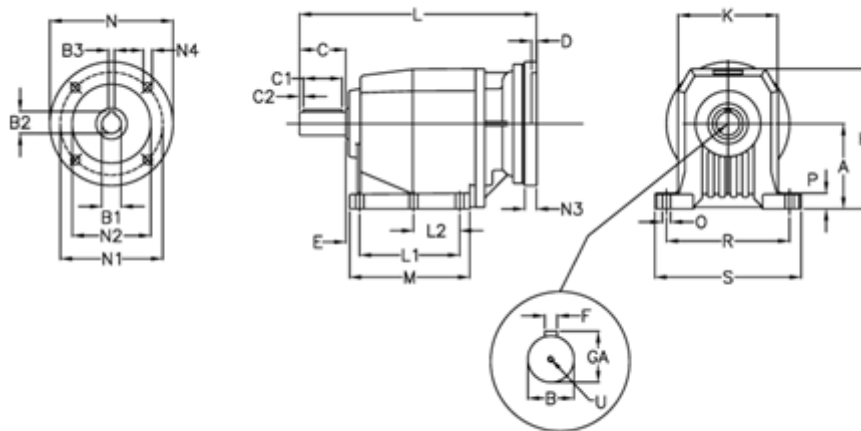

Article number: 40600857741235

Description: Helical gearbox  
C804P-577,4-P90B5

## Measures

A = 250	D = 4.0	L2 = 0.0	P = 35
B = 80	E = 33	M = 277.0	R = 370
B1 = 24	F = 22	N = 200	S = 440
B2 = 27.3	GA = 85.0	N1 = 165	U = M20x42
B3 = 8	H = 420	N2 = 130	
C = 140	K = 320	N3 = 0	
C1 = 110	L = 596.0	N4 = M10x12	
C2 = 15	L1 = 210.0	O = 26	